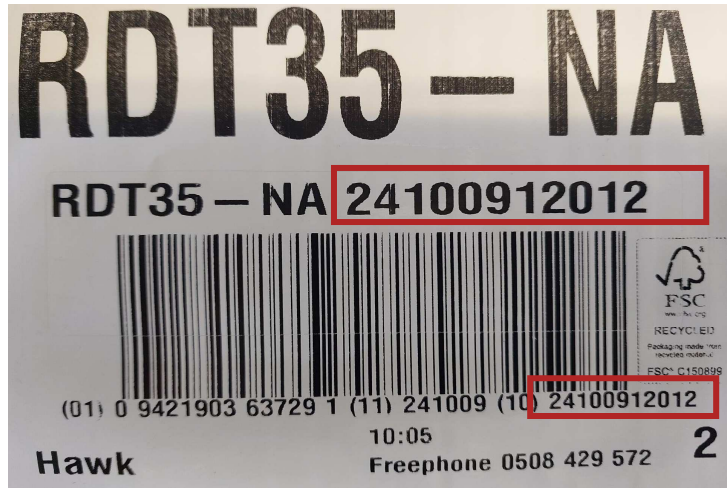

Product Identification

Printed Label

11 digit pallet identification number

Removable barcode

6 printed labels per pallet